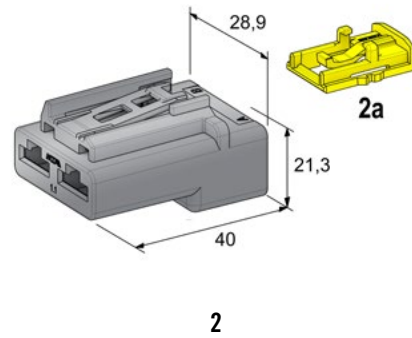

1-WAY POWER

IMG	DESCRIPTION	WAY	MATERIAL	COLOUR	P/N BULK	MOQ
1	MALE HOLDER	1	PA66 GF25	Black	4540205	1200
2	FEMALE HOLDER	1	PA66 GF25	Black	4540105	2400
3	FEMALE HOLDER WITH SECONDARY LOCK AND CPA	1	PA66 GF30	Black	4540150	700
1a	SECONDARY LOCK		PA66	Yellow	4545200	5000
2a	SECONDARY LOCK		PA66	Yellow	4545100	10000

CONNECTIONS AND FIXINGS

2-WAY POWER

1

2

3

4

IMG	DESCRIPTION	WAY	MATERIAL	COLOUR	P/N BULK	MOQ
1	MALE HOLDER	2	PA66 GF30	Black	4540405	600
	MALE HOLDER POLARIZED	2	PA66 GF30	Blue	4540410	600
	MALE HOLDER POLARIZED	2	PA66 GF30	Green	4540430	600
3	FEMALE HOLDER	2	PA66 GF30	Black	4540305	1200
	FEMALE HOLDER POLARIZED	2	PA66 GF30	Blue	4540315	1200
	FEMALE HOLDER POLARIZED	2	PA66 GF30	Grey	4540345	1200
	FEMALE HOLDER POLARIZED	2	PA66 GF30	Green	4540325	1200
4	FEMALE HOLDER POLARIZED WITH CPA	2	PA66 GF30	Blue	4540312	1200
1a	SECONDARY LOCK		PA66 GF30	Yellow	4545400	1200
2a	SECONDARY LOCK		PA66	Yellow	4545100	10000
2b	CPA		PA66 GF30	Yellow	4545300	2400

CONNECTIONS AND FIXINGS

IMG	1+2	3+4	1+2
	M800	F800	0300395 0300398

2-WAY POWER

IMG	DESCRIPTION	WAY	MATERIAL	COLOUR	P/N BULK	MOQ
1	FEMALE HOLDER POLARIZED	2	PA66 GF13	Blue	4540500	600
	FEMALE HOLDER POLARIZED	2	PA66 GF13	Green	4540501	600
1a	CPA		PA66 GF30	Yellow	4545300	2400
2	FEMALE HOLDER POLARIZED	2	PA66 GF13 HB	Blue	4540502	1200
	FEMALE HOLDER POLARIZED	2	PA66 GF13 HB	Green	4540503	1200
2a	CPA		PA66 GF30	Yellow	4540303	8000