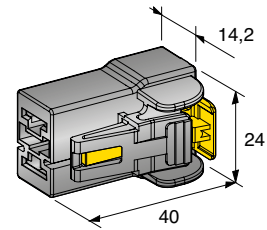

1-WAY POWER

IMG	DESCRIPTION	WAY	MATERIAL	COLOUR	P/N BULK	MOQ
1	MALE HOLDER	1	PA66 GF25	Black	4540205	1200
2	FEMALE HOLDER	1	PA66 GF25	Black	4540105	2400
3	FEMALE HOLDER WITH SECONDARY LOCK AND CPA	1	PA66 GF30	Black	4540150	700
1a	SECONDARY LOCK		PA66	Yellow	4545200	5000
2a	SECONDARY LOCK		PA66	Yellow	4545100	10000

CONNECTIONS AND FIXINGS

2-WAY POWER

1

2

3

4

IMG	DESCRIPTION	WAY	MATERIAL	COLOUR	P/N BULK	MOQ
1	MALE HOLDER	2	PA66 GF30	Black	4540405	600
	MALE HOLDER POLARIZED	2	PA66 GF30	Blue	4540410	600
	MALE HOLDER POLARIZED	2	PA66 GF30	Green	4540430	600
3	FEMALE HOLDER	2	PA66 GF30	Black	4540305	1200
	FEMALE HOLDER POLARIZED	2	PA66 GF30	Blue	4540315	1200
	FEMALE HOLDER POLARIZED	2	PA66 GF30	Grey	4540345	1200
	FEMALE HOLDER POLARIZED	2	PA66 GF30	Green	4540325	1200
4	FEMALE HOLDER POLARIZED WITH CPA	2	PA66 GF30	Blue	4540312	1200
1a	SECONDARY LOCK		PA66 GF30	Yellow	4545400	1200
2a	SECONDARY LOCK		PA66	Yellow	4545100	10000
2b	CPA		PA66 GF30	Yellow	4545300	2400

CONNECTIONS AND FIXINGS

IMG	1+2	3+4	1+2
	M800	F800	0300395 0300398

2-WAY POWER

IMG	DESCRIPTION	WAY	MATERIAL	COLOUR	P/N BULK	MOQ
1	FEMALE HOLDER POLARIZED	2	PA66 GF13	Blue	4540500	600
	FEMALE HOLDER POLARIZED	2	PA66 GF13	Green	4540501	600
1a	CPA		PA66 GF30	Yellow	4545300	2400
2	FEMALE HOLDER POLARIZED	2	PA66 GF13 HB	Blue	4540502	1200
	FEMALE HOLDER POLARIZED	2	PA66 GF13 HB	Green	4540503	1200
2a	CPA		PA66 GF30	Yellow	4540303	8000