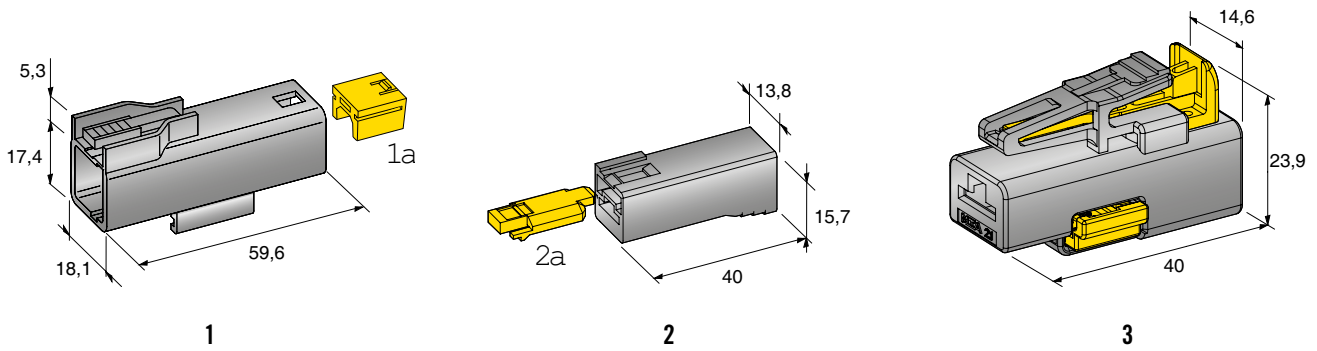

1-WAY POWER

IMG	DESCRIPTION	WAY	MATERIAL	COLOUR	P/N BULK	MOQ
1	MALE HOLDER	1	PA66 GF25	Black	4540205	1200
2	FEMALE HOLDER	1	PA66 GF25	Black	4540105	2400
3	FEMALE HOLDER WITH SECONDARY LOCK AND CPA	1	PA66 GF30	Black	4540150	700
1a	SECONDARY LOCK		PA66	Yellow	4545200	5000
2a	SECONDARY LOCK		PA66	Yellow	4545100	10000

CONNECTIONS AND FIXINGS

2-WAY POWER

1

2

3

4

IMG	DESCRIPTION	WAY	MATERIAL	COLOUR	P/N BULK	MOQ
1	MALE HOLDER	2	PA66 GF30	Black	4540405	600
	MALE HOLDER POLARIZED	2	PA66 GF30	Blue	4540410	600
	MALE HOLDER POLARIZED	2	PA66 GF30	Green	4540430	600
3	FEMALE HOLDER	2	PA66 GF30	Black	4540305	1200
	FEMALE HOLDER POLARIZED	2	PA66 GF30	Blue	4540315	1200
	FEMALE HOLDER POLARIZED	2	PA66 GF30	Grey	4540345	1200
	FEMALE HOLDER POLARIZED	2	PA66 GF30	Green	4540325	1200
4	FEMALE HOLDER POLARIZED WITH CPA	2	PA66 GF30	Blue	4540312	1200
1a	SECONDARY LOCK		PA66 GF30	Yellow	4545400	1200
2a	SECONDARY LOCK		PA66	Yellow	4545100	10000
2b	CPA		PA66 GF30	Yellow	4545300	2400

CONNECTIONS AND FIXINGS

IMG	1+2	3+4	1+2
	M800	F800	0300395 0300398

2-WAY POWER

IMG	DESCRIPTION	WAY	MATERIAL	COLOUR	P/N BULK	MOQ
1	FEMALE HOLDER POLARIZED	2	PA66 GF13	Blue	4540500	600
	FEMALE HOLDER POLARIZED	2	PA66 GF13	Green	4540501	600
1a	CPA		PA66 GF30	Yellow	4545300	2400
2	FEMALE HOLDER POLARIZED	2	PA66 GF13 HB	Blue	4540502	1200
	FEMALE HOLDER POLARIZED	2	PA66 GF13 HB	Green	4540503	1200
2a	CPA		PA66 GF30	Yellow	4540303	8000