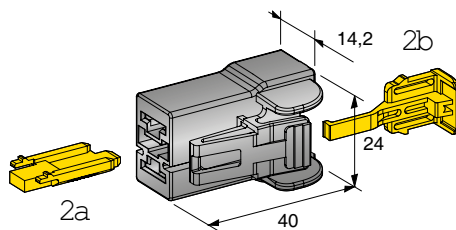

1-WAY POWER

IMG	DESCRIPTION	WAY	MATERIAL	COLOUR	P/N BULK	MOQ
1	MALE HOLDER	1	PA66 GF25	Black	4540205	1200
2	FEMALE HOLDER	1	PA66 GF25	Black	4540105	2400
3	FEMALE HOLDER WITH SECONDARY LOCK AND CPA	1	PA66 GF30	Black	4540150	700
1a	SECONDARY LOCK		PA66	Yellow	4545200	5000
2a	SECONDARY LOCK		PA66	Yellow	4545100	10000

CONNECTIONS AND FIXINGS

2-WAY POWER

1

2

3

4

IMG	DESCRIPTION	WAY	MATERIAL	COLOUR	P/N BULK	MOQ
1	MALE HOLDER	2	PA66 GF30	Black	4540405	600
	MALE HOLDER POLARIZED	2	PA66 GF30	Blue	4540410	600
	MALE HOLDER POLARIZED	2	PA66 GF30	Green	4540430	600
3	FEMALE HOLDER	2	PA66 GF30	Black	4540305	1200
	FEMALE HOLDER POLARIZED	2	PA66 GF30	Blue	4540315	1200
	FEMALE HOLDER POLARIZED	2	PA66 GF30	Grey	4540345	1200
	FEMALE HOLDER POLARIZED	2	PA66 GF30	Green	4540325	1200
4	FEMALE HOLDER POLARIZED WITH CPA	2	PA66 GF30	Blue	4540312	1200
1a	SECONDARY LOCK		PA66 GF30	Yellow	4545400	1200
2a	SECONDARY LOCK		PA66	Yellow	4545100	10000
2b	CPA		PA66 GF30	Yellow	4545300	2400

CONNECTIONS AND FIXINGS

IMG	1+2	3+4	1+2
	M800	F800	0300395 0300398

2-WAY POWER

IMG	DESCRIPTION	WAY	MATERIAL	COLOUR	P/N BULK	MOQ
1	FEMALE HOLDER POLARIZED	2	PA66 GF13	Blue	4540500	600
	FEMALE HOLDER POLARIZED	2	PA66 GF13	Green	4540501	600
1a	CPA		PA66 GF30	Yellow	4545300	2400
2	FEMALE HOLDER POLARIZED	2	PA66 GF13 HB	Blue	4540502	1200
	FEMALE HOLDER POLARIZED	2	PA66 GF13 HB	Green	4540503	1200
2a	CPA		PA66 GF30	Yellow	4540303	8000