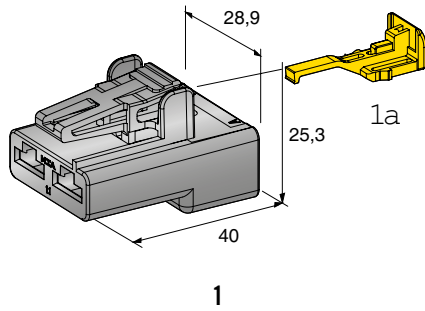

1-WAY POWER

IMG	DESCRIPTION	WAY	MATERIAL	COLOUR	P/N BULK	MOQ
1	MALE HOLDER	1	PA66 GF25	Black	4540205	1200
2	FEMALE HOLDER	1	PA66 GF25	Black	4540105	2400
3	FEMALE HOLDER WITH SECONDARY LOCK AND CPA	1	PA66 GF30	Black	4540150	700
1a	SECONDARY LOCK		PA66	Yellow	4545200	5000
2a	SECONDARY LOCK		PA66	Yellow	4545100	10000

CONNECTIONS AND FIXINGS

2-WAY POWER

1

2

3

4

IMG	DESCRIPTION	WAY	MATERIAL	COLOUR	P/N BULK	MOQ
1	MALE HOLDER	2	PA66 GF30	Black	4540405	600
	MALE HOLDER POLARIZED	2	PA66 GF30	Blue	4540410	600
	MALE HOLDER POLARIZED	2	PA66 GF30	Green	4540430	600
3	FEMALE HOLDER	2	PA66 GF30	Black	4540305	1200
	FEMALE HOLDER POLARIZED	2	PA66 GF30	Blue	4540315	1200
	FEMALE HOLDER POLARIZED	2	PA66 GF30	Grey	4540345	1200
	FEMALE HOLDER POLARIZED	2	PA66 GF30	Green	4540325	1200
4	FEMALE HOLDER POLARIZED WITH CPA	2	PA66 GF30	Blue	4540312	1200
1a	SECONDARY LOCK		PA66 GF30	Yellow	4545400	1200
2a	SECONDARY LOCK		PA66	Yellow	4545100	10000
2b	CPA		PA66 GF30	Yellow	4545300	2400

CONNECTIONS AND FIXINGS

IMG	1+2	3+4	1+2
	M800	F800	0300395 0300398

2-WAY POWER

IMG	DESCRIPTION	WAY	MATERIAL	COLOUR	P/N BULK	MOQ
1	FEMALE HOLDER POLARIZED	2	PA66 GF13	Blue	4540500	600
	FEMALE HOLDER POLARIZED	2	PA66 GF13	Green	4540501	600
1a	CPA		PA66 GF30	Yellow	4545300	2400
2	FEMALE HOLDER POLARIZED	2	PA66 GF13 HB	Blue	4540502	1200
	FEMALE HOLDER POLARIZED	2	PA66 GF13 HB	Green	4540503	1200
2a	CPA		PA66 GF30	Yellow	4540303	8000