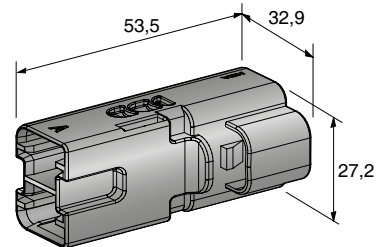

1-WAY POWER

IMG	DESCRIPTION	WAY	MATERIAL	COLOUR	P/N BULK	MOQ
1	MALE HOLDER	1	PA66 GF25	Black	4540205	1200
2	FEMALE HOLDER	1	PA66 GF25	Black	4540105	2400
3	FEMALE HOLDER WITH SECONDARY LOCK AND CPA	1	PA66 GF30	Black	4540150	700
1a	SECONDARY LOCK		PA66	Yellow	4545200	5000
2a	SECONDARY LOCK		PA66	Yellow	4545100	10000

CONNECTIONS AND FIXINGS

2-WAY POWER

1

2

3

4

IMG	DESCRIPTION	WAY	MATERIAL	COLOUR	P/N BULK	MOQ
1	MALE HOLDER	2	PA66 GF30	Black	4540405	600
	MALE HOLDER POLARIZED	2	PA66 GF30	Blue	4540410	600
	MALE HOLDER POLARIZED	2	PA66 GF30	Green	4540430	600
3	FEMALE HOLDER	2	PA66 GF30	Black	4540305	1200
	FEMALE HOLDER POLARIZED	2	PA66 GF30	Blue	4540315	1200
	FEMALE HOLDER POLARIZED	2	PA66 GF30	Grey	4540345	1200
	FEMALE HOLDER POLARIZED	2	PA66 GF30	Green	4540325	1200
4	FEMALE HOLDER POLARIZED WITH CPA	2	PA66 GF30	Blue	4540312	1200
1a	SECONDARY LOCK		PA66 GF30	Yellow	4545400	1200
2a	SECONDARY LOCK		PA66	Yellow	4545100	10000
2b	CPA		PA66 GF30	Yellow	4545300	2400