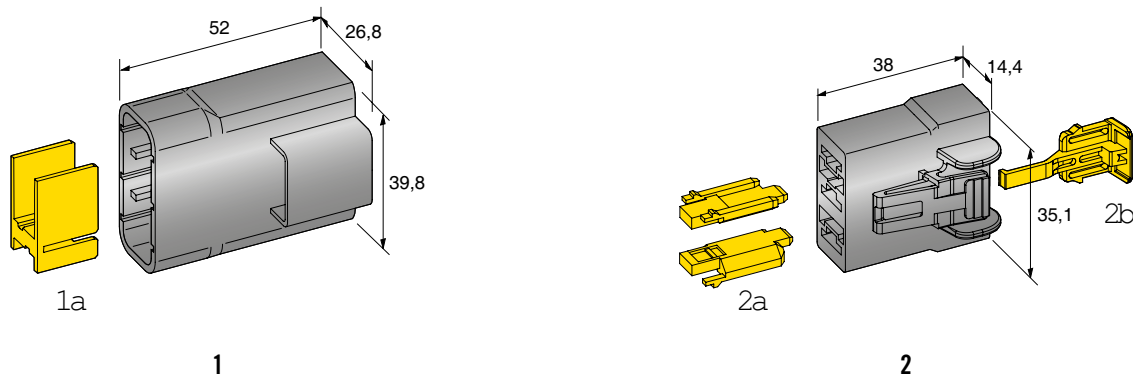

CONNECTIONS AND FIXINGS

2-WAY POWER

1

2

3

4

IMG	DESCRIPTION	WAY	MATERIAL	COLOUR	P/N BULK	MOQ
1	MALE HOLDER	2	PA66 GF30	Black	4540405	600
	MALE HOLDER POLARIZED	2	PA66 GF30	Blue	4540410	600
	MALE HOLDER POLARIZED	2	PA66 GF30	Green	4540430	600
3	FEMALE HOLDER	2	PA66 GF30	Black	4540305	1200
	FEMALE HOLDER POLARIZED	2	PA66 GF30	Blue	4540315	1200
	FEMALE HOLDER POLARIZED	2	PA66 GF30	Grey	4540345	1200
	FEMALE HOLDER POLARIZED	2	PA66 GF30	Green	4540325	1200
4	FEMALE HOLDER POLARIZED WITH CPA	2	PA66 GF30	Blue	4540312	1200
1a	SECONDARY LOCK		PA66 GF30	Yellow	4545400	1200
2a	SECONDARY LOCK		PA66	Yellow	4545100	10000
2b	CPA		PA66 GF30	Yellow	4545300	2400

CONNECTIONS AND FIXINGS

IMG	1+2	3+4	1+2
	M800	F800	0300395 0300398

2-WAY POWER

IMG	DESCRIPTION	WAY	MATERIAL	COLOUR	P/N BULK	MOQ
1	FEMALE HOLDER POLARIZED	2	PA66 GF13	Blue	4540500	600
	FEMALE HOLDER POLARIZED	2	PA66 GF13	Green	4540501	600
1a	CPA		PA66 GF30	Yellow	4545300	2400
2	FEMALE HOLDER POLARIZED	2	PA66 GF13 HB	Blue	4540502	1200
	FEMALE HOLDER POLARIZED	2	PA66 GF13 HB	Green	4540503	1200
2a	CPA		PA66 GF30	Yellow	4540303	8000

CONNECTIONS AND FIXINGS

3-WAY POWER

IMG	DESCRIPTION	WAY	MATERIAL	COLOUR	P/N BULK	MOQ
1	MALE HOLDER	3	PA66 GF25	Black	4540805	600
2	FEMALE HOLDER	3	PA66 GF30	Black	4540705	1200
	FEMALE HOLDER POLARIZED	3	PA66 GF30	Blue	4540715	1200
	FEMALE HOLDER POLARIZED	3	PA66 GF30	Grey	4540735	1200
1a	SECONDARY LOCK		PA66 GF30	Yellow	4545800	1200
2a	SECONDARY LOCK		PA66	Yellow	4545100	10000
2b	CPA		PA66 GF30	Yellow	4545300	2400