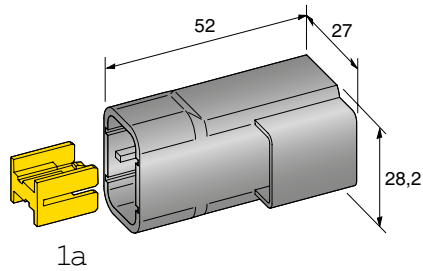

1-WAY POWER

IMG	DESCRIPTION	WAY	MATERIAL	COLOUR	P/N BULK	MOQ
1	MALE HOLDER	1	PA66 GF25	Black	4540205	1200
2	FEMALE HOLDER	1	PA66 GF25	Black	4540105	2400
3	FEMALE HOLDER WITH SECONDARY LOCK AND CPA	1	PA66 GF30	Black	4540150	700
1a	SECONDARY LOCK		PA66	Yellow	4545200	5000
2a	SECONDARY LOCK		PA66	Yellow	4545100	10000

CONNECTIONS AND FIXINGS

2-WAY POWER

1

2

3

4

IMG	DESCRIPTION	WAY	MATERIAL	COLOUR	P/N BULK	MOQ
1	MALE HOLDER	2	PA66 GF30	Black	4540405	600
	MALE HOLDER POLARIZED	2	PA66 GF30	Blue	4540410	600
	MALE HOLDER POLARIZED	2	PA66 GF30	Green	4540430	600
3	FEMALE HOLDER	2	PA66 GF30	Black	4540305	1200
	FEMALE HOLDER POLARIZED	2	PA66 GF30	Blue	4540315	1200
	FEMALE HOLDER POLARIZED	2	PA66 GF30	Grey	4540345	1200
	FEMALE HOLDER POLARIZED	2	PA66 GF30	Green	4540325	1200
4	FEMALE HOLDER POLARIZED WITH CPA	2	PA66 GF30	Blue	4540312	1200
1a	SECONDARY LOCK		PA66 GF30	Yellow	4545400	1200
2a	SECONDARY LOCK		PA66	Yellow	4545100	10000
2b	CPA		PA66 GF30	Yellow	4545300	2400

CONNECTIONS AND FIXINGS

IMG	1+2	3+4	1+2
	M800	F800	0300395 0300398

2-WAY POWER

IMG	DESCRIPTION	WAY	MATERIAL	COLOUR	P/N BULK	MOQ
1	FEMALE HOLDER POLARIZED	2	PA66 GF13	Blue	4540500	600
	FEMALE HOLDER POLARIZED	2	PA66 GF13	Green	4540501	600
1a	CPA		PA66 GF30	Yellow	4545300	2400
2	FEMALE HOLDER POLARIZED	2	PA66 GF13 HB	Blue	4540502	1200
	FEMALE HOLDER POLARIZED	2	PA66 GF13 HB	Green	4540503	1200
2a	CPA		PA66 GF30	Yellow	4540303	8000