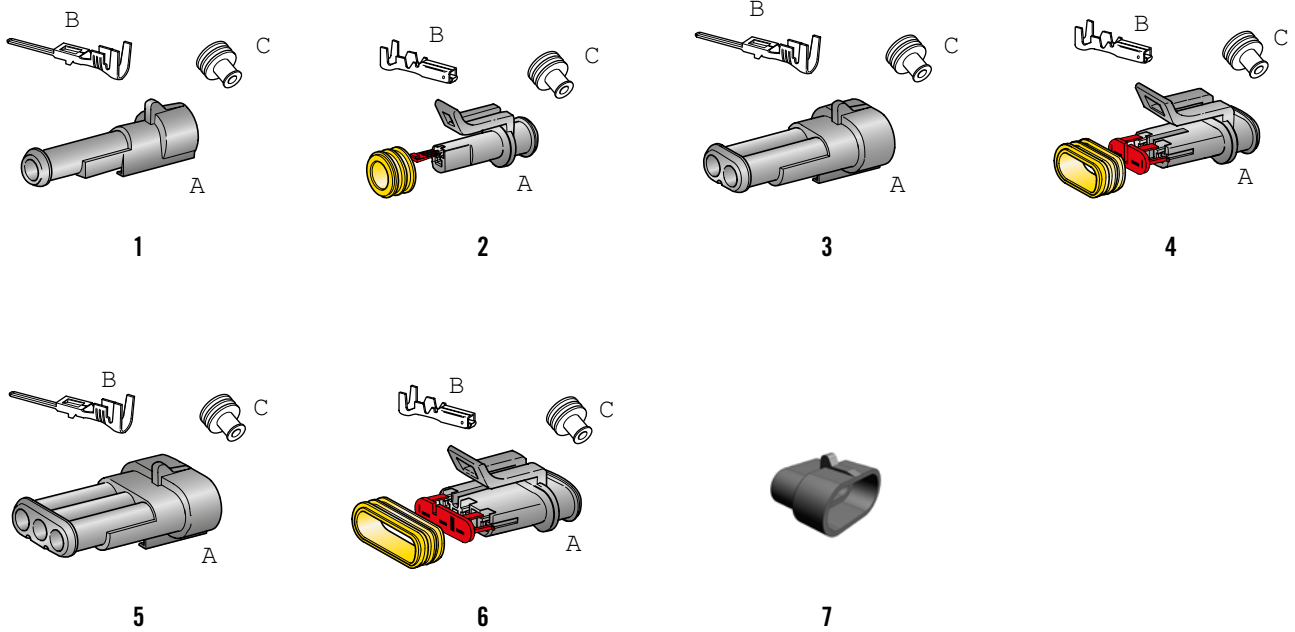

SUPERSEAL 1,5

IMG	DESCRIPTION	WAY	MATERIAL	COLOUR	P/N BOX	MOQ
1	S-SEAL 1,5 MALE HOLDER	1	PA 66	■ Black	4423610	10
	KIT A+B+C	1	PA 66		3050123	1
2	S-SEAL 1,5 FEMALE HOLDER	1	PA 66	■ Black	4423620	10
	KIT A+B+C	1	PA 66		3050124	1
3	S-SEAL 1,5 MALE HOLDER	2	PA 66	■ Black	4423630	10
	KIT A+B+C	2	PA 66		3050125	1
4	S-SEAL 1,5 FEMALE HOLDER	2	PA 66	■ Black	4423640	10
	KIT A+B+C	2	PA 66		3050126	1
5	S-SEAL 1,5 MALE HOLDER	3	PA 66	■ Black	4423650	10
	KIT A+B+C	3	PA 66		3050127	1
6	S-SEAL 1,5 FEMALE HOLDER	3	PA 66	■ Black	4423660	10
	KIT A+B+C	3	PA 66		3050128	1
7	CAVITY PLUG FOR 3-WAY FEMALE HOLDER 4423650	3	PA 66	■ Black	9450300	2000

CONNECTIONS AND FIXINGS

SUPERSEAL 1,5

1

2

3

4

5

6

CONNECTIONS AND FIXINGS