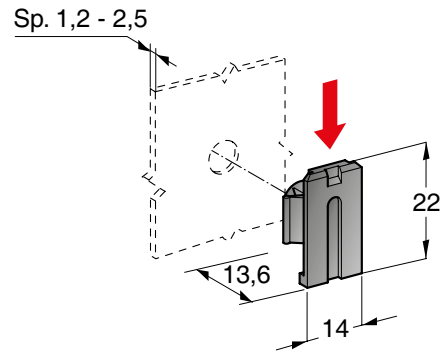

FIXING PLATES

1

2

3

4

IMG	DESCRIPTION	Ø mm	MATERIAL	COLOUR	P/N BULK	MOQ
1	MOUNTING BRACKET MALE	8,5	PA66	■ Black	0300690	100
2	MOUNTING BRACKET FEMALE	8,5	PA66	■ Black	0300691	100
3	FIXING PLATE WITH 1 SCREW	3,6	PP GF30	■ Black	0300352	1000
4	FIXING PLATE BY PRESSURE	6,5	PA66	■ Black	0300395	1000
	FIXING PLATE BY PRESSURE	8,0	PA66	■ Black	0300398	1000