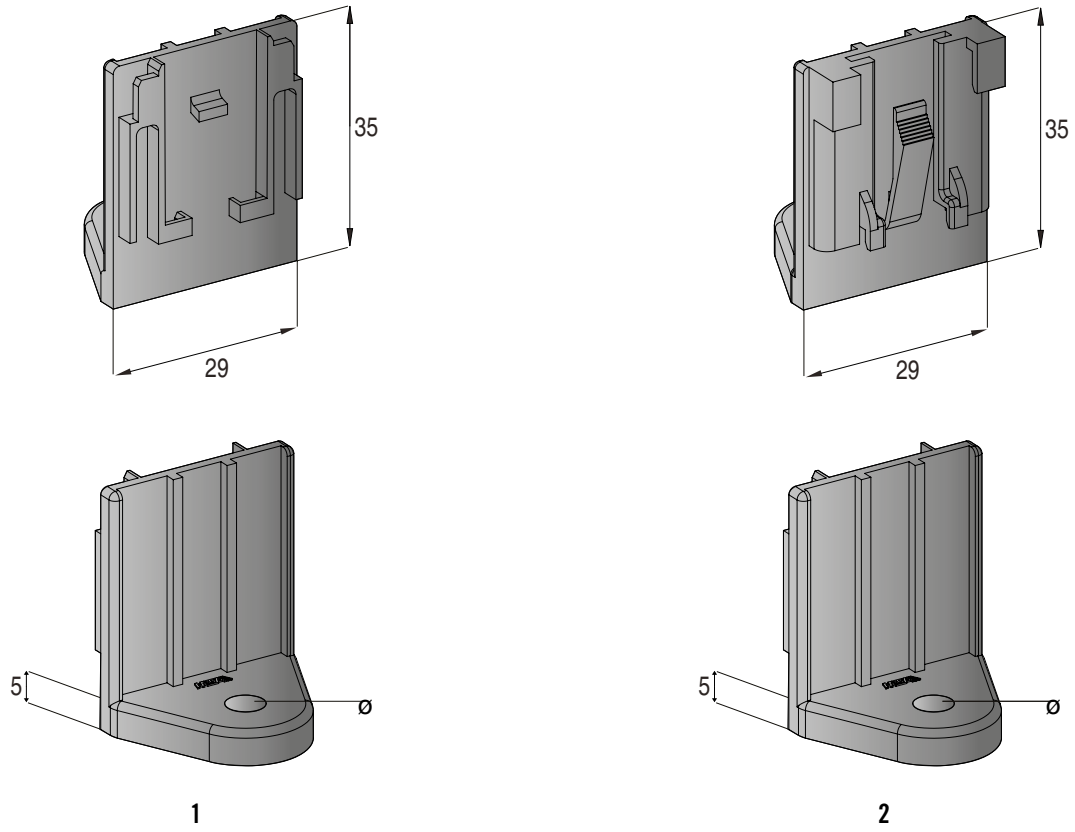

FIXING PLATES

IMG	DESCRIPTION	∅ mm	MATERIAL	COLOUR	P/N BULK	MOQ
1	MOUNTING BRACKET FEMALE	5,5	PA66	■ Black	0300698	100
2	MOUNTING BRACKET MALE	5,5	PA66	■ Black	0300697	100