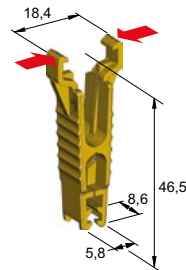

FIXING PLATES

1

2

3

4

IMG	DESCRIPTION	Ø mm	MATERIAL	COLOUR	P/N BULK	MOQ
1	MOUNTING BRACKET MALE	8,5	PA66	■ Black	0300690	100
2	MOUNTING BRACKET FEMALE	8,5	PA66	■ Black	0300691	100
3	FIXING PLATE WITH 1 SCREW	3,6	PP GF30	■ Black	0300352	1000
4	FIXING PLATE BY PRESSURE	6,5	PA66	■ Black	0300395	1000
	FIXING PLATE BY PRESSURE	8,0	PA66	■ Black	0300398	1000

FIXING PLATES

1

2

3

4

5

IMG	DESCRIPTION	SCREW Ø mm	MATERIAL	COLOUR	P/N BOX	INNER BOX PCS	MOQ	P/N BULK	MOQ
1	FIXING PLATE	5,5	PA66	■ Black	0100392	10	120	0300392	2000
2	FIXING PLATE	M 5	PA66	■ Black	0100430	10	100	0300430	1000
3	FIXING PLATE	M 5	PA66	■ Black	0100440	10	100	0300440	250
4	EXTRACTOR FOR BLADE FUSE		PP	■ Yellow	0100358	25	600	0300358	3000
5	EXTRACTOR FOR BLADE FUSE		PP	■ Yellow				0300353	2000