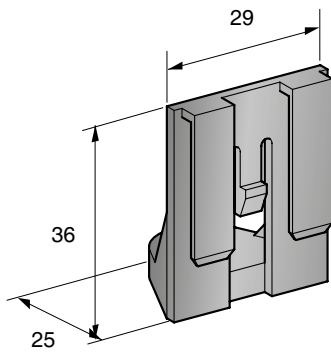

FIXING PLATES

1

2

3

4

IMG	DESCRIPTION	Ø mm	MATERIAL	COLOUR	P/N BULK	MOQ
1	MOUNTING BRACKET MALE	8,5	PA66	■ Black	0300690	100
2	MOUNTING BRACKET FEMALE	8,5	PA66	■ Black	0300691	100
3	FIXING PLATE WITH 1 SCREW	3,6	PP GF30	■ Black	0300352	1000
4	FIXING PLATE BY PRESSURE	6,5	PA66	■ Black	0300395	1000
	FIXING PLATE BY PRESSURE	8,0	PA66	■ Black	0300398	1000

FIXING PLATES

1

2

3

4

5

IMG	DESCRIPTION	SCREW Ø mm	MATERIAL	COLOUR	P/N BOX	INNER BOX PCS	MOQ	P/N BULK	MOQ
1	FIXING PLATE	5,5	PA66	■ Black	0100392	10	120	0300392	2000
2	FIXING PLATE	M 5	PA66	■ Black	0100430	10	100	0300430	1000
3	FIXING PLATE	M 5	PA66	■ Black	0100440	10	100	0300440	250
4	EXTRACTOR FOR BLADE FUSE		PP	■ Yellow	0100358	25	600	0300358	3000
5	EXTRACTOR FOR BLADE FUSE		PP	■ Yellow				0300353	2000