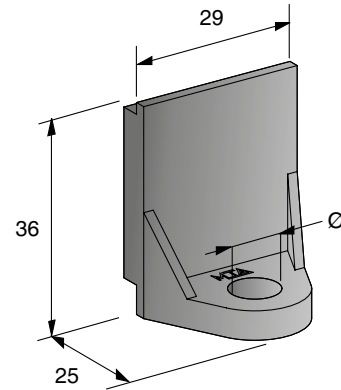

FIXING PLATES

1

2

3

4

IMG	DESCRIPTION	Ø mm	MATERIAL	COLOUR	P/N BULK	MOQ
1	MOUNTING BRACKET MALE	8,5	PA66	■ Black	0300690	100
2	MOUNTING BRACKET FEMALE	8,5	PA66	■ Black	0300691	100
3	FIXING PLATE WITH 1 SCREW	3,6	PP GF30	■ Black	0300352	1000
4	FIXING PLATE BY PRESSURE	6,5	PA66	■ Black	0300395	1000
	FIXING PLATE BY PRESSURE	8,0	PA66	■ Black	0300398	1000

FIXING PLATES

1

2

3

4

5

IMG	DESCRIPTION	SCREW Ø mm	MATERIAL	COLOUR	P/N BOX	INNER BOX PCS	MOQ	P/N BULK	MOQ
1	FIXING PLATE	5,5	PA66	■ Black	0100392	10	120	0300392	2000
2	FIXING PLATE	M 5	PA66	■ Black	0100430	10	100	0300430	1000
3	FIXING PLATE	M 5	PA66	■ Black	0100440	10	100	0300440	250
4	EXTRACTOR FOR BLADE FUSE		PP	■ Yellow	0100358	25	600	0300358	3000
5	EXTRACTOR FOR BLADE FUSE		PP	■ Yellow				0300353	2000