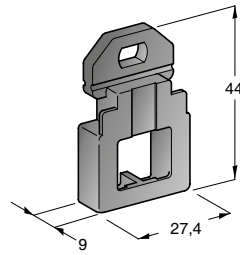

FIXING PLATES

1

2

3

4

IMG	DESCRIPTION	Ø mm	MATERIAL	COLOUR	P/N BULK	MOQ
1	MOUNTING BRACKET MALE	8,5	PA66	■ Black	0300690	100
2	MOUNTING BRACKET FEMALE	8,5	PA66	■ Black	0300691	100
3	FIXING PLATE WITH 1 SCREW	3,6	PP GF30	■ Black	0300352	1000
4	FIXING PLATE BY PRESSURE	6,5	PA66	■ Black	0300395	1000
	FIXING PLATE BY PRESSURE	8,0	PA66	■ Black	0300398	1000

FIXING PLATES

1

2

3

4

5

IMG	DESCRIPTION	SCREW Ø mm	MATERIAL	COLOUR	P/N BOX	INNER BOX PCS	MOQ	P/N BULK	MOQ
1	FIXING PLATE	5,5	PA66	■ Black	0100392	10	120	0300392	2000
2	FIXING PLATE	M 5	PA66	■ Black	0100430	10	100	0300430	1000
3	FIXING PLATE	M 5	PA66	■ Black	0100440	10	100	0300440	250
4	EXTRACTOR FOR BLADE FUSE		PP	■ Yellow	0100358	25	600	0300358	3000
5	EXTRACTOR FOR BLADE FUSE		PP	■ Yellow				0300353	2000

FIXING PLATES

IMG	DESCRIPTION	∅ mm	MATERIAL	COLOUR	P/N BULK	MOQ
1	MOUNTING BRACKET FEMALE	5,5	PA66	■ Black	0300698	100
2	MOUNTING BRACKET MALE	5,5	PA66	■ Black	0300697	100