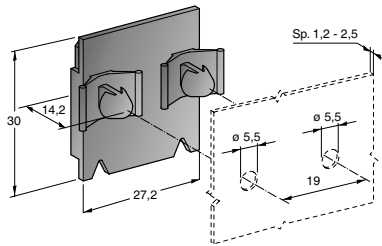

FIXING PLATES

1