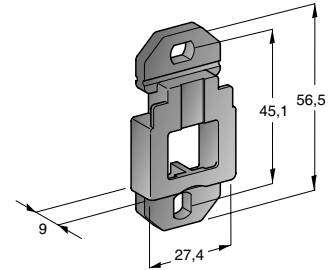

FIXING PLATES

1

2

3

4

IMG	DESCRIPTION	Ø mm	MATERIAL	COLOUR	P/N BULK	MOQ
1	MOUNTING BRACKET MALE	8,5	PA66	■ Black	0300690	100
2	MOUNTING BRACKET FEMALE	8,5	PA66	■ Black	0300691	100
3	FIXING PLATE WITH 1 SCREW	3,6	PP GF30	■ Black	0300352	1000
4	FIXING PLATE BY PRESSURE	6,5	PA66	■ Black	0300395	1000
	FIXING PLATE BY PRESSURE	8,0	PA66	■ Black	0300398	1000

FIXING PLATES

1

2

3

4

5

IMG	DESCRIPTION	SCREW Ø mm	MATERIAL	COLOUR	P/N BOX	INNER BOX PCS	MOQ	P/N BULK	MOQ
1	FIXING PLATE	5,5	PA66	■ Black	0100392	10	120	0300392	2000
2	FIXING PLATE	M 5	PA66	■ Black	0100430	10	100	0300430	1000
3	FIXING PLATE	M 5	PA66	■ Black	0100440	10	100	0300440	250
4	EXTRACTOR FOR BLADE FUSE		PP	■ Yellow	0100358	25	600	0300358	3000
5	EXTRACTOR FOR BLADE FUSE		PP	■ Yellow				0300353	2000

FIXING PLATES

IMG	DESCRIPTION	∅ mm	MATERIAL	COLOUR	P/N BULK	MOQ
1	MOUNTING BRACKET FEMALE	5,5	PA66	■ Black	0300698	100
2	MOUNTING BRACKET MALE	5,5	PA66	■ Black	0300697	100