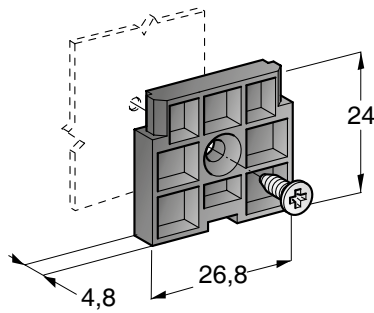

FIXING PLATES

1

2

3

4

IMG	DESCRIPTION	Ø mm	MATERIAL	COLOUR	P/N BULK	MOQ
1	MOUNTING BRACKET MALE	8,5	PA66	■ Black	0300690	100
2	MOUNTING BRACKET FEMALE	8,5	PA66	■ Black	0300691	100
3	FIXING PLATE WITH 1 SCREW	3,6	PP GF30	■ Black	0300352	1000
4	FIXING PLATE BY PRESSURE	6,5	PA66	■ Black	0300395	1000
	FIXING PLATE BY PRESSURE	8,0	PA66	■ Black	0300398	1000

FIXING PLATES

1

2

3

4

5

IMG	DESCRIPTION	SCREW Ø mm	MATERIAL	COLOUR	P/N BOX	INNER BOX PCS	MOQ	P/N BULK	MOQ
1	FIXING PLATE	5,5	PA66	■ Black	0100392	10	120	0300392	2000
2	FIXING PLATE	M 5	PA66	■ Black	0100430	10	100	0300430	1000
3	FIXING PLATE	M 5	PA66	■ Black	0100440	10	100	0300440	250
4	EXTRACTOR FOR BLADE FUSE		PP	■ Yellow	0100358	25	600	0300358	3000
5	EXTRACTOR FOR BLADE FUSE		PP	■ Yellow				0300353	2000