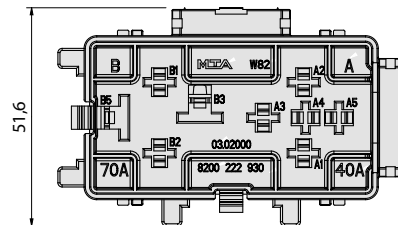

RELAY HOLDER

1

2

IMG	DESCRIPTION	WAY	MATERIAL	COLOUR	P/N BULK	MOQ
1	HOLDER FOR MAXI AND MINI RELAY	2	PBT GF20	■ Black	0302000	240
2	UPPER AND BOTTOM COVER		PP	■ Black	0302001	240

CONNECTIONS AND FIXINGS

L-TYPE F950