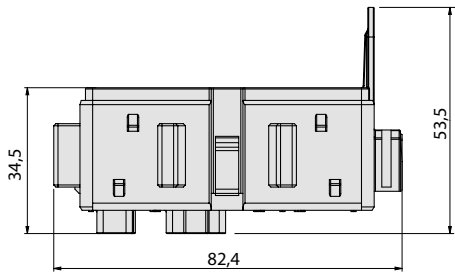

RELAY HOLDER

1

2

IMG	DESCRIPTION	WAY	MATERIAL	COLOUR	P/N BULK	MOQ
1	HOLDER FOR MAXI AND MINI RELAY	2	PBT GF20	■ Black	0302000	240
2	UPPER AND BOTTOM COVER		PP	■ Black	0302001	240

CONNECTIONS AND FIXINGS

L-TYPE F950