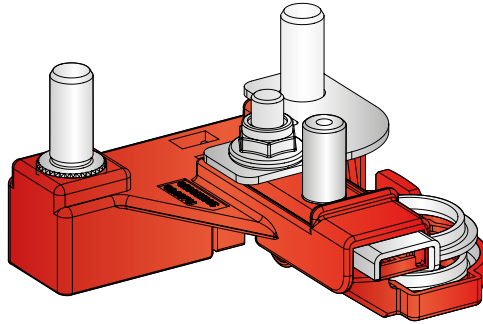

# BDU

1

2

IMG	DESCRIPTION	P/N BULK	MOQ
1	PRE MOUNTED HOUSING FOR 1 POWER/MEGAVAL WITH DIE CASTED BATTERY TERMINAL RIGHT	0301229	48
2	PRE MOUNTED HOUSING FOR 1 POWER/MEGAVAL WITH DIE CASTED BATTERY TERMINAL LEFT	0301230	48

# CBA X73

1

IMG	DESCRIPTION	P/N	MOQ
1	PRE-MOUNTED HOUSING FOR 1 POWER/MEGAVAL WITH BATTERY TERMINAL	0100703	1

**CONNECTIONS AND FIXINGS**

1608180  
1608190

1708110  
1708120

1608196

# CBA J81 L4

1

IMG	DESCRIPTION	P/N	MOQ
1	PRE MOUNTED HOUSING FOR 1 MEGA/POWERVAL WITH COVER AND BATTERY TERMINAL	0101703	1

**CONNECTIONS AND FIXINGS**

CBA J81 L4