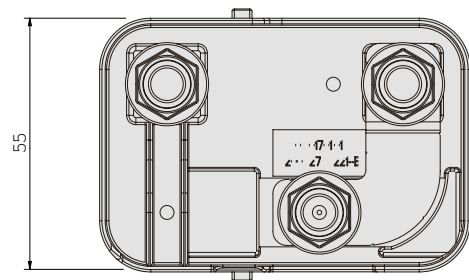

CONNECTIONS AND FIXINGS

CBA J81 L4