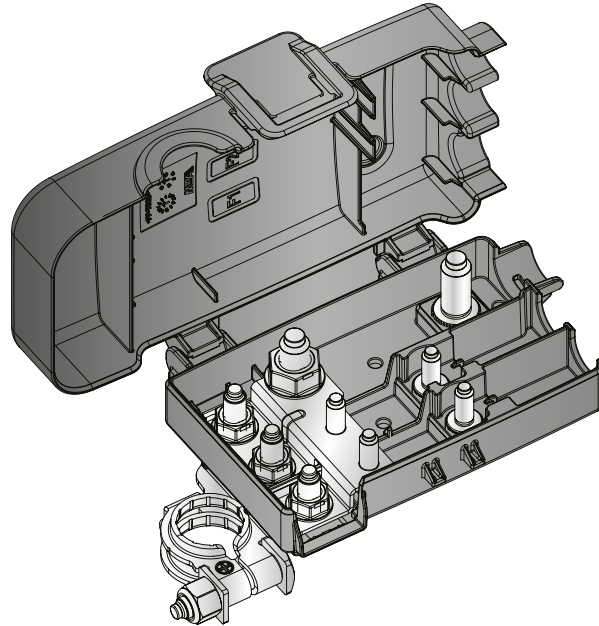

# CBA J81 L4

1

IMG	DESCRIPTION	P/N	MOQ
1	PRE MOUNTED HOUSING FOR 1 MEGA/POWERVAL WITH COVER AND BATTERY TERMINAL	0101703	1

**CONNECTIONS AND FIXINGS**

CBA J81 L4

# CDB

1

IMG	DESCRIPTION	P/N BULK	MOQ
1	PRE MOUNTED HOUSING FOR 2 MIDIVAL AND 1 POWerval/MEGAVAL WITH BATTERY TERMINAL	0300839	20

**CONNECTIONS AND FIXINGS**

MIDI  
POL A,B

MEGA