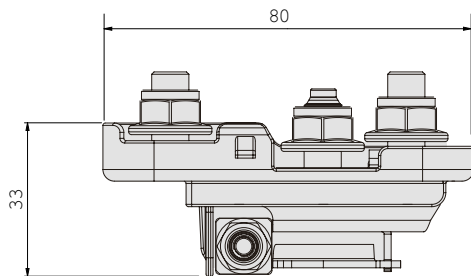

CONNECTIONS AND FIXINGS

CBA J81 L4