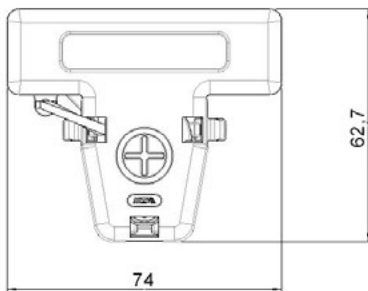

# BDU

1

2

IMG	DESCRIPTION	P/N BULK	MOQ
1	PRE MOUNTED HOUSING FOR 1 POWER/MEGAVAL WITH DIE CASTED BATTERY TERMINAL RIGHT	0301229	48
2	PRE MOUNTED HOUSING FOR 1 POWER/MEGAVAL WITH DIE CASTED BATTERY TERMINAL LEFT	0301230	48