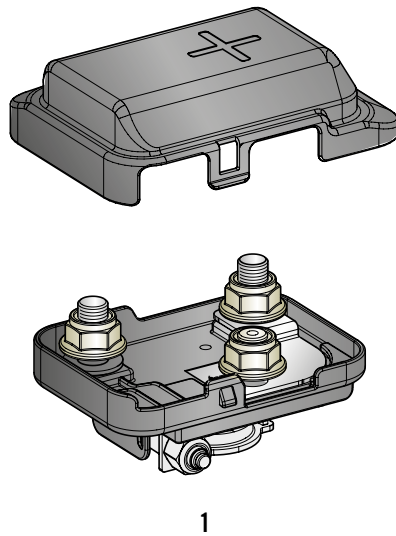

# BDU

1

2

IMG	DESCRIPTION	P/N BULK	MOQ
1	PRE MOUNTED HOUSING FOR 1 POWER/MEGAVAL WITH DIE CASTED BATTERY TERMINAL RIGHT	0301229	48
2	PRE MOUNTED HOUSING FOR 1 POWER/MEGAVAL WITH DIE CASTED BATTERY TERMINAL LEFT	0301230	48

# CBA X73

1

IMG	DESCRIPTION	P/N	MOQ
1	PRE-MOUNTED HOUSING FOR 1 POWER/MEGAVAL WITH BATTERY TERMINAL	0100703	1

**CONNECTIONS AND FIXINGS**

1608180  
1608190

1708110  
1708120

1608196

# CBA J81 L4

1

IMG	DESCRIPTION	P/N	MOQ
1	PRE MOUNTED HOUSING FOR 1 MEGA/POWERVAL WITH COVER AND BATTERY TERMINAL	0101703	1

**CONNECTIONS AND FIXINGS**

CBA J81 L4