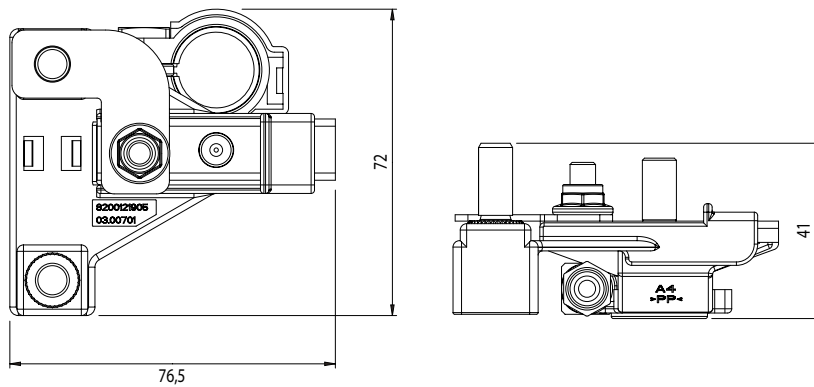

CONNECTIONS AND FIXINGS

1608180
1608190

1708110
1708120

1608196