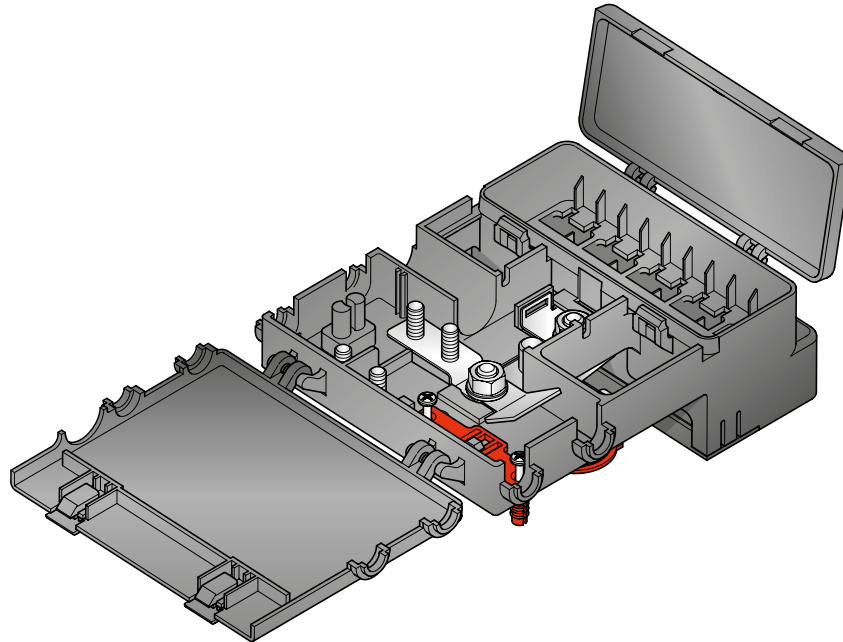

# CDB

1

IMG	DESCRIPTION	P/N BULK	MOQ
1	PRE MOUNTED HOUSING FOR 2 MIDIVAL AND 1 POWerval/MEGAVAL WITH BATTERY TERMINAL	0300839	20

**CONNECTIONS AND FIXINGS**

MIDI  
POL A,B

MEGA

# LINK BATT

1

IMG	DESCRIPTION	P/N	MOQ
1	PRE MOUNTED HOUSING FOR 8 MAXIVAL AND 2 MIDIVAL	0100710	1

**CONNECTIONS AND FIXINGS**

4540315

4540345

4540325

4540305