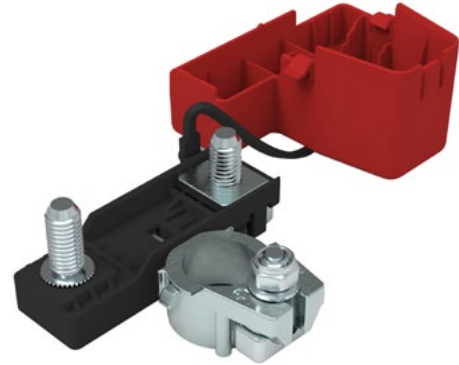

# BDU

1

2

IMG	DESCRIPTION	P/N BULK	MOQ
1	PRE MOUNTED HOUSING FOR 1 POWER/MEGAVAL WITH DIE CASTED BATTERY TERMINAL RIGHT	0301229	48
2	PRE MOUNTED HOUSING FOR 1 POWER/MEGAVAL WITH DIE CASTED BATTERY TERMINAL LEFT	0301230	48

# CBA X73

1

IMG	DESCRIPTION	P/N	MOQ
1	PRE-MOUNTED HOUSING FOR 1 POWER/MEGAVAL WITH BATTERY TERMINAL	0100703	1

**CONNECTIONS AND FIXINGS**

1608180  
1608190

1708110  
1708120

1608196

# CBA J81 L4

1

IMG	DESCRIPTION	P/N	MOQ
1	PRE MOUNTED HOUSING FOR 1 MEGA/POWERVAL WITH COVER AND BATTERY TERMINAL	0101703	1

**CONNECTIONS AND FIXINGS**

CBA J81 L4

# CDB

1

IMG	DESCRIPTION	P/N BULK	MOQ
1	PRE MOUNTED HOUSING FOR 2 MIDIVAL AND 1 POWerval/MEGAVAL WITH BATTERY TERMINAL	0300839	20

**CONNECTIONS AND FIXINGS**

MIDI  
POL A,B

MEGA