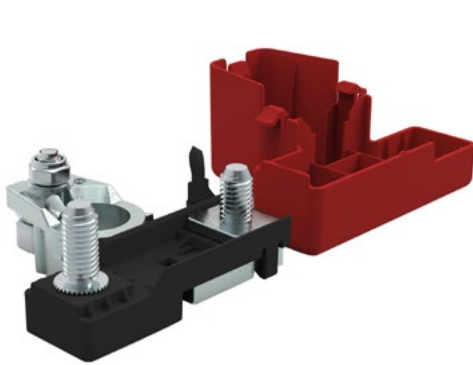

# BDU

1

2

IMG	DESCRIPTION	P/N BULK	MOQ
1	PRE MOUNTED HOUSING FOR 1 POWER/MEGAVAL WITH DIE CASTED BATTERY TERMINAL RIGHT	0301229	48
2	PRE MOUNTED HOUSING FOR 1 POWER/MEGAVAL WITH DIE CASTED BATTERY TERMINAL LEFT	0301230	48

# CBA X73

1

IMG	DESCRIPTION	P/N	MOQ
1	PRE-MOUNTED HOUSING FOR 1 POWER/MEGAVAL WITH BATTERY TERMINAL	0100703	1

**CONNECTIONS AND FIXINGS**

1608180  
1608190

1708110  
1708120

1608196

# CBA J81 L4

1

IMG	DESCRIPTION	P/N	MOQ
1	PRE MOUNTED HOUSING FOR 1 MEGA/POWERVAL WITH COVER AND BATTERY TERMINAL	0101703	1

**CONNECTIONS AND FIXINGS**

CBA J81 L4

# CDB

1

IMG	DESCRIPTION	P/N BULK	MOQ
1	PRE MOUNTED HOUSING FOR 2 MIDIVAL AND 1 POWerval/MEGAVAL WITH BATTERY TERMINAL	0300839	20

**CONNECTIONS AND FIXINGS**

MIDI  
POL A,B

MEGA