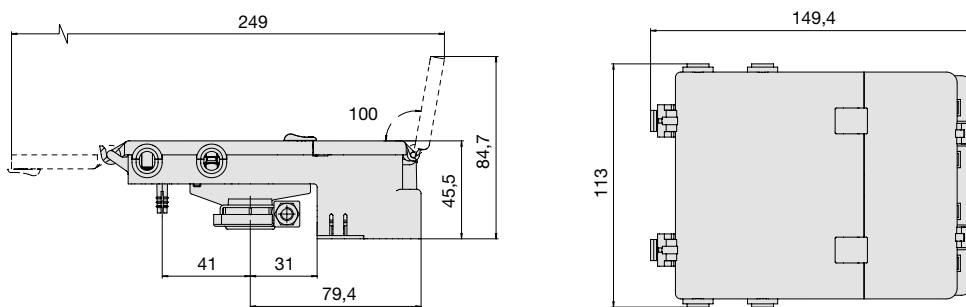

CONNECTIONS AND FIXINGS

4540315

4540345

4540325

4540305

4545100

MIDI

SQR-A