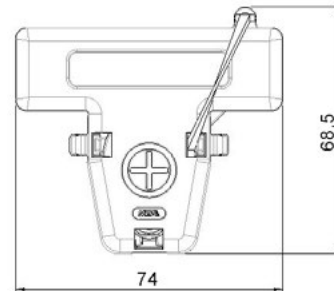

# BDU

1

2

IMG	DESCRIPTION	P/N BULK	MOQ
1	PRE MOUNTED HOUSING FOR 1 POWER/MEGAVAL WITH DIE CASTED BATTERY TERMINAL RIGHT	0301229	48
2	PRE MOUNTED HOUSING FOR 1 POWER/MEGAVAL WITH DIE CASTED BATTERY TERMINAL LEFT	0301230	48