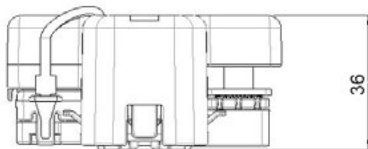

# BDU

1

2

IMG	DESCRIPTION	P/N BULK	MOQ
1	PRE MOUNTED HOUSING FOR 1 POWER/MEGAVAL WITH DIE CASTED BATTERY TERMINAL RIGHT	0301229	48
2	PRE MOUNTED HOUSING FOR 1 POWER/MEGAVAL WITH DIE CASTED BATTERY TERMINAL LEFT	0301230	48