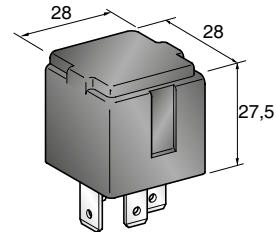

RELAYS

1

2

3

4

IMG	DESCRIPTION	COLOUR	RATED CURRENT WITH 80° C	RATED VOLTAGE	WORKING TEMPERATURE T.min/T.max	P/N BOX	MOQ
1	MICRO RELAY	Brown	10A (NC) - 20A (NO)	12 V	-40°C/+125°C	0603000	1
2	MICRO RELAY	Black	20A (NO)	12 V	-40°C/+125°C	0603010	1
3	MICRO RELAY	Red	30A (NO)	12 V	-40°C/+125°C	0603020	1
4	MAXI RELAY	Black	50A (NO)	12 V	-40°C/+125°C	0603050	1