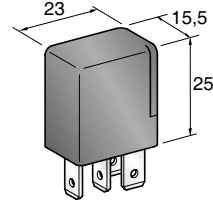

RELAYS

1

2

3

4

IMG	DESCRIPTION	COLOUR	RATED CURRENT WITH 80° C	RATED VOLTAGE	WORKING TEMPERATURE T.min/T.max	P/N BOX	MOQ
1	MICRO RELAY	Brown	10A (NC) - 20A (NO)	12 V	-40°C/+125°C	0603000	1
2	MICRO RELAY	Black	20A (NO)	12 V	-40°C/+125°C	0603010	1
3	MICRO RELAY	Red	30A (NO)	12 V	-40°C/+125°C	0603020	1
4	MAXI RELAY	Black	50A (NO)	12 V	-40°C/+125°C	0603050	1