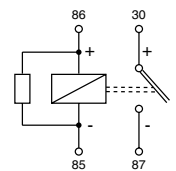

RELAYS

IMG	DESCRIPTION	COLOUR	RATED CURRENT WITH 80° C	RATED VOLTAGE	WORKING TEMPERATURE T.min/T.max	P/N BOX	MOQ
1	MICRO RELAY	Brown	10A (NC) - 20A (NO)	12 V	-40°C/+125°C	0603000	1
2	MICRO RELAY	Black	20A (NO)	12 V	-40°C/+125°C	0603010	1
3	MICRO RELAY	Red	30A (NO)	12 V	-40°C/+125°C	0603020	1
4	MAXI RELAY	Black	50A (NO)	12 V	-40°C/+125°C	0603050	1

4