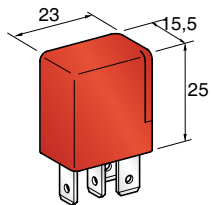

RELAYS

1

2

3

4

IMG	DESCRIPTION	COLOUR	RATED CURRENT WITH 80° C	RATED VOLTAGE	WORKING TEMPERATURE T.min/T.max	P/N BOX	MOQ
1	MICRO RELAY	Brown	10A (NC) - 20A (NO)	12 V	-40°C/+125°C	0603000	1
2	MICRO RELAY	Black	20A (NO)	12 V	-40°C/+125°C	0603010	1
3	MICRO RELAY	Red	30A (NO)	12 V	-40°C/+125°C	0603020	1
4	MAXI RELAY	Black	50A (NO)	12 V	-40°C/+125°C	0603050	1