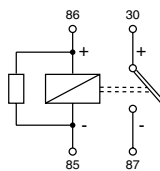

RELAYS

IMG	DESCRIPTION	COLOUR	RATED CURRENT WITH 80° C	RATED VOLTAGE	WORKING TEMPERATURE T.min/T.max	P/N BOX	MOQ
1	MICRO RELAY	Brown	10A (NC) - 20A (NO)	12 V	-40°C/+125°C	0603000	1
2	MICRO RELAY	Black	20A (NO)	12 V	-40°C/+125°C	0603010	1
3	MICRO RELAY	Red	30A (NO)	12 V	-40°C/+125°C	0603020	1
4	MAXI RELAY	Black	50A (NO)	12 V	-40°C/+125°C	0603050	1

2