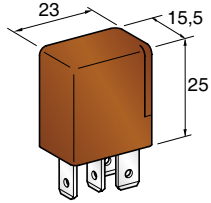

RELAYS

1

2

3

4

IMG	DESCRIPTION	COLOUR	RATED CURRENT WITH 80° C	RATED VOLTAGE	WORKING TEMPERATURE T.min/T.max	P/N BOX	MOQ
1	MICRO RELAY	Brown	10A (NC) - 20A (NO)	12 V	-40°C/+125°C	0603000	1
2	MICRO RELAY	Black	20A (NO)	12 V	-40°C/+125°C	0603010	1
3	MICRO RELAY	Red	30A (NO)	12 V	-40°C/+125°C	0603020	1
4	MAXI RELAY	Black	50A (NO)	12 V	-40°C/+125°C	0603050	1