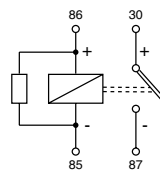

RELAYS

IMG	DESCRIPTION	COLOUR	RATED CURRENT WITH 80° C	RATED VOLTAGE	WORKING TEMPERATURE T.min/T.max	P/N BOX	MOQ
1	MICRO RELAY	Brown	10A (NC) - 20A (NO)	12 V	-40°C/+125°C	0603000	1
2	MICRO RELAY	Black	20A (NO)	12 V	-40°C/+125°C	0603010	1
3	MICRO RELAY	Red	30A (NO)	12 V	-40°C/+125°C	0603020	1
4	MAXI RELAY	Black	50A (NO)	12 V	-40°C/+125°C	0603050	1

3