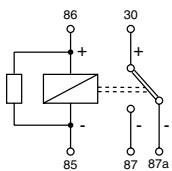

RELAYS

1

2

3

4

IMG	DESCRIPTION	COLOUR	RATED CURRENT WITH 80° C	RATED VOLTAGE	WORKING TEMPERATURE T.min/T.max	P/N BOX	MOQ
1	MICRO RELAY	Brown	10A (NC) - 20A (NO)	12 V	-40°C/+125°C	0603000	1
2	MICRO RELAY	Black	20A (NO)	12 V	-40°C/+125°C	0603010	1
3	MICRO RELAY	Red	30A (NO)	12 V	-40°C/+125°C	0603020	1
4	MAXI RELAY	Black	50A (NO)	12 V	-40°C/+125°C	0603050	1