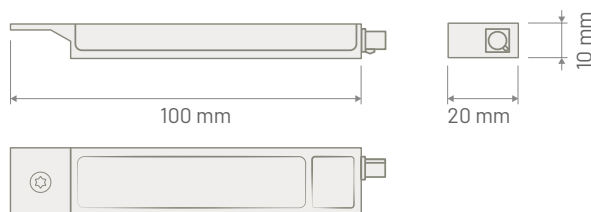

DAB & PLAY ACTIVE

P/N	DESCRIPTION	CUSTOM	FM / DAB	IP
7590009	ACTIVE DAB & PLAY	Volkswagen Passat B7 and B8	•	52

TECHNICAL SPECIFICATION	FM / DAB
FREQUENCY	FM: 87,5 - 108 MHz / DAB: 174 - 240 MHz
CONNECTOR	DOUBLE FAKRA Male Black
EXTENSION CABLE TYPE	RG 174
EXTENSION CABLE LENGTH	6500 mm
EXTENSION CABLE CONNECTOR	DOUBLE FAKRA Female Black and SMB Female
POWER SUPPLY	8,5 ÷ 12 Volt phantom
CONSUMPTION	50 mA max
IMPEDANCE	50 Ω
GAIN	FM: 6 dB / DAB: 19 dB
VSWR	< 2:1
MOUNTING	Replace the original FM amplifier to add DAB antenna prepared on the original rear or side glass