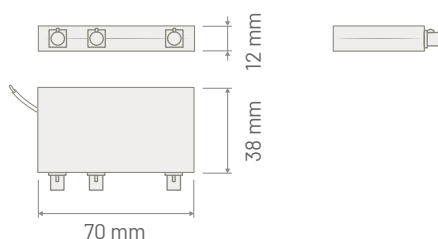

ACTIVE SPLITTER

P/N	DESCRIPTION	AM / FM DAB	CONNECTOR	ADAPTER CABLE ANTENNA IN	ADAPTER CABLE AM / FM OUT	ADAPTER CABLE DAB OUT	ADAPTER CABLE LENGTH mm	IP
7561004	ACTIVE SPLITTER	•	FAKRA Male Waterblue for IN and OUT	-	-	-	-	40
7562030	ACTIVE SPLITTER KIT DIN	•	FAKRA Male Waterblue for IN and OUT	DIN Female	DIN Male	SMB Female 90°	500	40
7132087	ACTIVE SPLITTER KIT DIN/ISO	•	FAKRA Male Waterblue for IN and OUT	ISO Female	DIN Male	SMB Female 90°	500	40

TECHNICAL SPECIFICATION	AM / FM - DAB
FREQUENCY	AM/FM: 525 - 1710 kHz / 87,5 - 108 MHz / DAB: 174 - 240 MHz
POWER SUPPLY	12 Volt dedicated
CONSUMPTION	110 mA
IMPEDANCE	50 Ω
GAIN	AM: 25 dB / FM: 12 dB / DAB: 20 dB
VSWR	FM: 3:1 / DAB: 2.5:1
MOUNTING	Internal of the vehicle with double-sided tape or plastic ties

NOTES

AM/FM/DAB Splitter allows to recover the DAB signals from an AM/FM passive antenna ready for digital radio. The AM/FM/DAB Active Splitter works only with AM/FM passive antennas prepared to receive the DAB signals. The AM/FM/DAB Active Splitter is not suitable for active antenna systems.