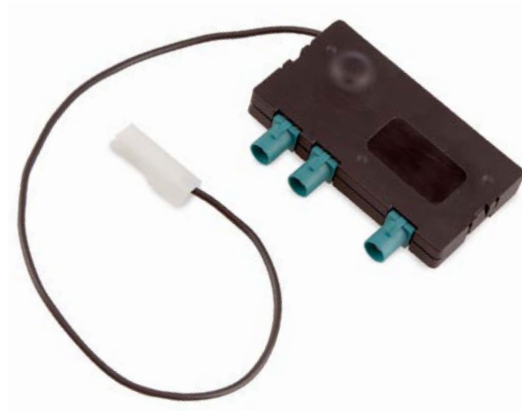

PASSIVE SPLITTER

P/N	DESCRIPTION	AM / FM DAB	CONNECTOR	ADAPTER CABLE ANTENNA IN	ADAPTER CABLE AM / FM OUT	ADAPTER CABLE DAB OUT	ADAPTER CABLE LENGTH mm	IP
7561006	PASSIVE SPLITTER	•	FAKRA Male Waterblue for IN and OUT	-	-	-	-	40
7561007	PASSIVE SPLITTER KIT DIN	•	FAKRA Male Waterblue for IN and OUT	DIN Female	DIN Male	SMB Female 90°	500	40
7561008	PASSIVE SPLITTER KIT DIN/ISO	•	FAKRA Male Waterblue for IN and OUT	ISO Female	DIN Male	SMB Female 90°	500	40

TECHNICAL SPECIFICATION	AM / FM - DAB
FREQUENCY	AM/FM: 525 - 1710 kHz / 87,5 - 108 MHz / DAB: 174 - 240 MHz
IMPEDANCE	50 Ω
GAIN	-2 dB
VSWR	FM: 2:1 / DAB: 2:1
MOUNTING	Internal of the vehicle with double-sided tape or plastic ties

NOTES

AM/FM/DAB Passive Splitter allows to recover the DAB signals from an AM/FM active or passive antenna ready for digital radio. The AM/FM/DAB Passive Splitter works only with AM/FM active or passive antennas ready to receive the DAB signals. The AM/FM/DAB Passive Splitter is suitable for active antenna with 12 Volt phantom supply.