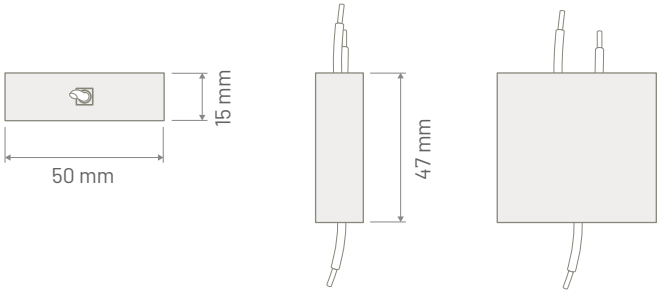

ACTIVE SPLITTER

P/N	DESCRIPTION	GNSS	IP
7562019	GNSS SPLITTER	•	42
TECHNICAL SPECIFICATION	GNSS		
FREQUENCY	1559 – 1610 MHz		
ANTENNA CONNECTOR	FAKRA Male Blue		
ANTENNA CABLE TYPE	RG 174		
ANTENNA CABLE LENGTH	150 mm		
DEVICE CONNECTOR	FAKRA Female Blue		
DEVICE CABLE TYPE	RG 174		
DEVICE CABLE LENGTH	480 mm		
POWER SUPPLY	3 - 5 Volt phantom		
CONSUMPTION	45 mA max		
IMPEDANCE	50 Ω		
GAIN	-4,5 dB		
VSWR	2:1		
MOUNTING	Internal / Adhesive