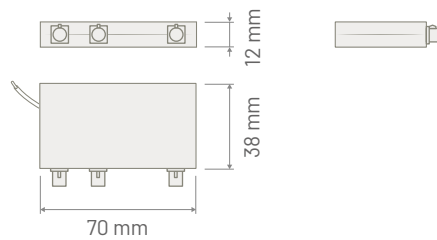

PASSIVE SPLITTER

P/N	DESCRIPTION	AM / FM DAB	CONNECTOR	ADAPTER CABLE ANTENNA IN	ADAPTER CABLE AM / FM OUT	ADAPTER CABLE DAB OUT	ADAPTER CABLE LENGTH mm	IP
7561006	PASSIVE SPLITTER	•	FAKRA Male Waterblue for IN and OUT	-	-	-	-	40
7561007	PASSIVE SPLITTER KIT DIN	•	FAKRA Male Waterblue for IN and OUT	DIN Female	DIN Male	SMB Female 90°	500	40
7561008	PASSIVE SPLITTER KIT DIN/ISO	•	FAKRA Male Waterblue for IN and OUT	ISO Female	DIN Male	SMB Female 90°	500	40

TECHNICAL SPECIFICATION	AM / FM - DAB
FREQUENCY	AM/FM: 525 - 1710 kHz / 87,5 - 108 MHz / DAB: 174 - 240 MHz
IMPEDANCE	50 Ω
GAIN	-2 dB
VSWR	FM: 2:1 / DAB: 2:1
MOUNTING	Internal of the vehicle with double-sided tape or plastic ties

NOTES

AM/FM/DAB Passive Splitter allows to recover the DAB signals from an AM/FM active or passive antenna ready for digital radio. The AM/FM/DAB Passive Splitter works only with AM/FM active or passive antennas ready to receive the DAB signals. The AM/FM/DAB Passive Splitter is suitable for active antenna with 12 Volt phantom supply.