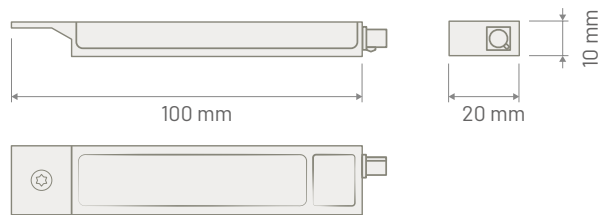

DAB & PLAY PASSIVE

P/N	DESCRIPTION	CUSTOM	FM / DAB	IP
7590008	PASSIVE BYPASS DAB & PLAY	Volkswagen, Seat and Skoda with prepared on glass original DAB antenna	•	52
7590013	PASSIVE BYPASS DAB & PLAY	Volkswagen Golf 6 and 7	•	52

TECHNICAL SPECIFICATION	FM / DAB
FREQUENCY	FM: 87,5 - 108 MHz / DAB: 174 - 240 MHz
CONNECTOR	FAKRA Male Waterblue
IMPEDANCE	50 Ω
MOUNTING	Replace the original FM amplifier to add DAB antenna prepared on the original rear or side glass

NOTES

P/N 7590008 suitable only for a head unit with hybrid tuner (FM and DAB with only one antenna connector), or combined with active splitter 7561004 and cables kit
P/N 7590013 suitable for any application with original VW head unit or aftermarket head unit with Fakra connectors; complete of active splitter and cables
DAB & PLAY passive bypass works only in VW vehicle with prepared DAB antenna in the original glass. Contact your car dealer to check if glass is prepared